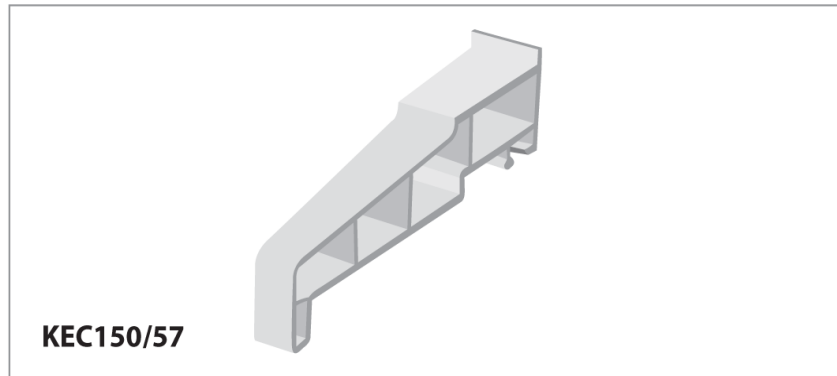

AQUACELL FOAM RANGE

To indicate the product colour(s) required, the following code suffixes should be used:
 Colour Suffixes: BG - Black Woodgrain, LO - Sherwood Woodgrain,
 RW - Rosewood Woodgrain, WG - Mahogany Woodgrain, BL - Black and BR - Brown

External Cills

Product Code	Size	White Pk Qty	Woodgrain Pk Qty	Colours Pk Qty
KEC085	85mm Stub Nose	2 x 5m	2 x 5m	2 x 5m
KEC150/57	150mm/57mm Platform Pencil Nose	2 x 5m	2 x 5m	2 x 5m
KEC180	180mm	2 x 5m	2 x 5m	2 x 5m
KECC085	85mm Stub Nose End Cap	50 pairs	50 pairs	50 pairs
KECC150	150mm Pencil Nose End Cap	50 pairs	50 pairs	50 pairs