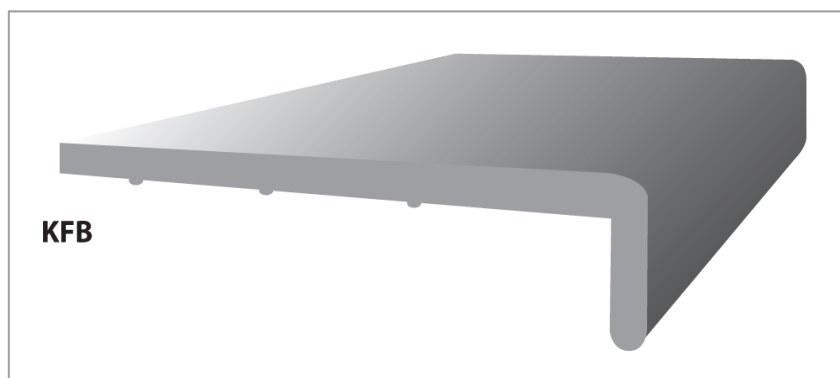

AQUACELL FOAM RANGE

To indicate the product colour(s) required, the following code suffixes should be used:
 Colour Suffixes: BG - Black Woodgrain, LO - Sherwood Woodgrain,
 RW - Rosewood Woodgrain, WG - Mahogany Woodgrain, BL - Black and BR - Brown