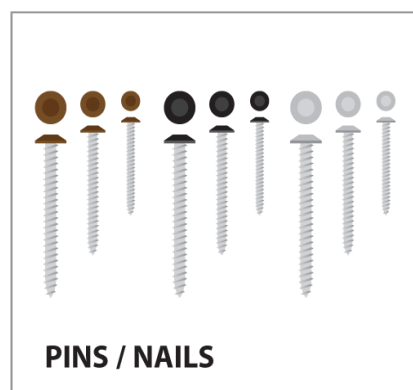

16mm Square Fascia & Accessories

Product Code	Size	White Pk Qty	Woodgrain Pk Qty	Colours Pk Qty
KFBC	300	100	100	100
KFBC600	600	100	100	100
KFBJ	300	100	100	100
KFBJ600	600	100	100	100
KFBCAP	250	100	100	100
FIN1		100	100	100

Polytop Pins/Nails available in: Black, Brown, White and Light Oak

K/N/50	50	100 box	100 box	100 box
K/N/65	65	100 box	100 box	100 box

All sizes are internal