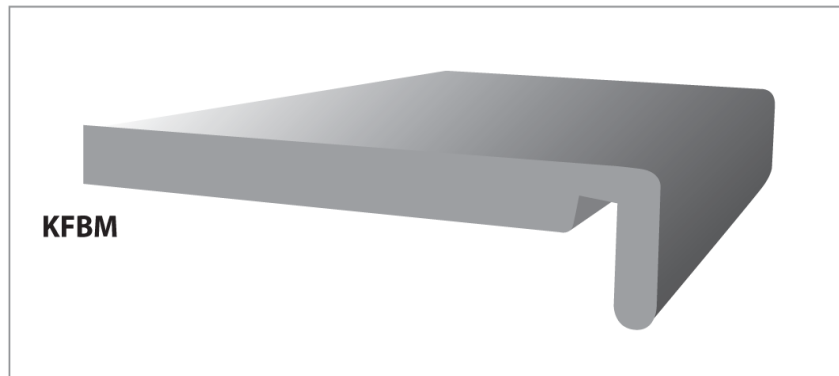

AQUACELL FOAM RANGE

To indicate the product colour(s) required, the following code suffixes should be used:
 Colour Suffixes: BG - Black Woodgrain, LO - Sherwood Woodgrain,
 RW - Rosewood Woodgrain, WG - Mahogany Woodgrain, BL - Black and BR - Brown

16mm Square Fascia & Accessories

Product Code	Size	White Pk Qty	Woodgrain Pk Qty	Colours Pk Qty
KFBM100	100	2 x 5m	2 x 5m	2 x 5m
KFBM150	150	2 x 5m	2 x 5m	2 x 5m
KFBM175	175	2 x 5m	2 x 5m	2 x 5m
KFBM200	200	2 x 5m	2 x 5m	2 x 5m
KFBM225	225	2 x 5m	2 x 5m	2 x 5m
KFBM250	250	2 x 5m	2 x 5m	2 x 5m
KFBM300	300	2 x 5m	2 x 5m	2 x 5m
KFBM405	405	2 x 5m	2 x 5m	2 x 5m