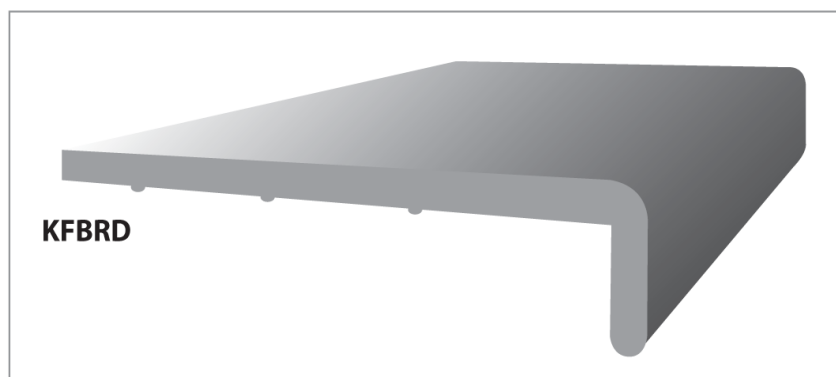

AQUACELL FOAM RANGE

To indicate the product colour(s) required, the following code suffixes should be used:
 Colour Suffixes: BG - Black Woodgrain, LO - Sherwood Woodgrain,
 RW - Rosewood Woodgrain, WG - Mahogany Woodgrain, BL - Black and BR - Brown

9mm Round Edge Fascia Capping & Accessories

Product Code	Size	White Pk Qty	Woodgrain Pk Qty	Colours Pk Qty
KFB100RD	100	4 x 5m	4 x 5m	4 x 5m
KFB125RD	125	2 x 5m	2 x 5m	2 x 5m
KFB150RD	150	2 x 5m	2 x 5m	2 x 5m
KFB175RD	175	2 x 5m	2 x 5m	2 x 5m
KFB200RD	200	2 x 5m	2 x 5m	2 x 5m
KFB225RD	225	2 x 5m	2 x 5m	2 x 5m
KFB250RD	250	2 x 5m	2 x 5m	2 x 5m
KFB300RD	300	2 x 5m	2 x 5m	2 x 5m
KFB405RD	405	2 x 5m	2 x 5m	2 x 5m