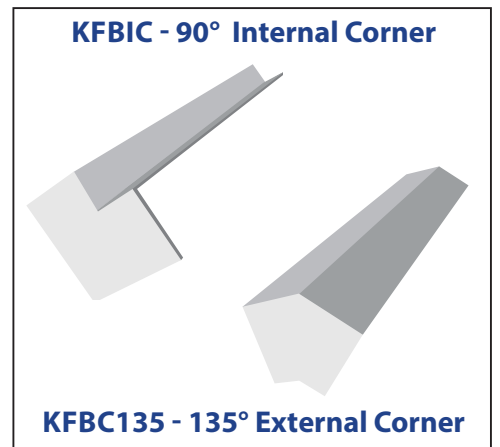

AQUACEL FOAM RANGE

KFB - 9mm Square Fascia Capping Board
(100mm - 405mm)

All sizes are Internal

9mm Square Fascia Capping & Accessories

		White		Woodgrain		Premium Woodgrain		Colours	
Product Code	Size	PK Qty	Price	Pk Qty	Price	Pk Qty	Price	Pk Qty	Price
KFB100	100mm	2 x 5m		2 x 5m	N/A	2 x 5m	N/A	2 x 5m	N/A
KFB125	125mm	2 x 5m		2 x 5m	N/A	2 x 5m	N/A	2 x 5m	N/A
KFB150	150mm	2 x 5m		2 x 5m		2 x 5m	N/A	2 x 5m	N/A
KFB175	175mm	2 x 5m		2 x 5m		2 x 5m		2 x 5m	
KFB200	200mm	2 x 5m		2 x 5m		2 x 5m	N/A	2 x 5m	
KFB225	225mm	2 x 5m		2 x 5m		2 x 5m		2 x 5m	
KFB250	250mm	2 x 5m		2 x 5m		2 x 5m	N/A	2 x 5m	N/A
KFB300	300mm	2 x 5m		2 x 5m		2 x 5m	N/A	2 x 5m	N/A
KFB405	405mm	2 x 5m		2 x 5m		2 x 5m	N/A	2 x 5m	
KFBC	300mm 90° Corner	100		100		100		100	
KFBC600	600mm 90° Corner	50		50		50		50	N/A
KFBC135	300mm 135° Corner	100		100		100		100	N/A
KFBIC	300mm 90° Internal Corner	100		100		100		100	N/A
KFBJ	300mm Joint	100		100		100		100	
KFBJ600	600mm Joint	50		50		50		50	N/A
KFBCAP	250mm End Cap	100		100		100	N/A	100	
FIN1	Finial	100		100		100	N/A	100	

All sizes are Internal