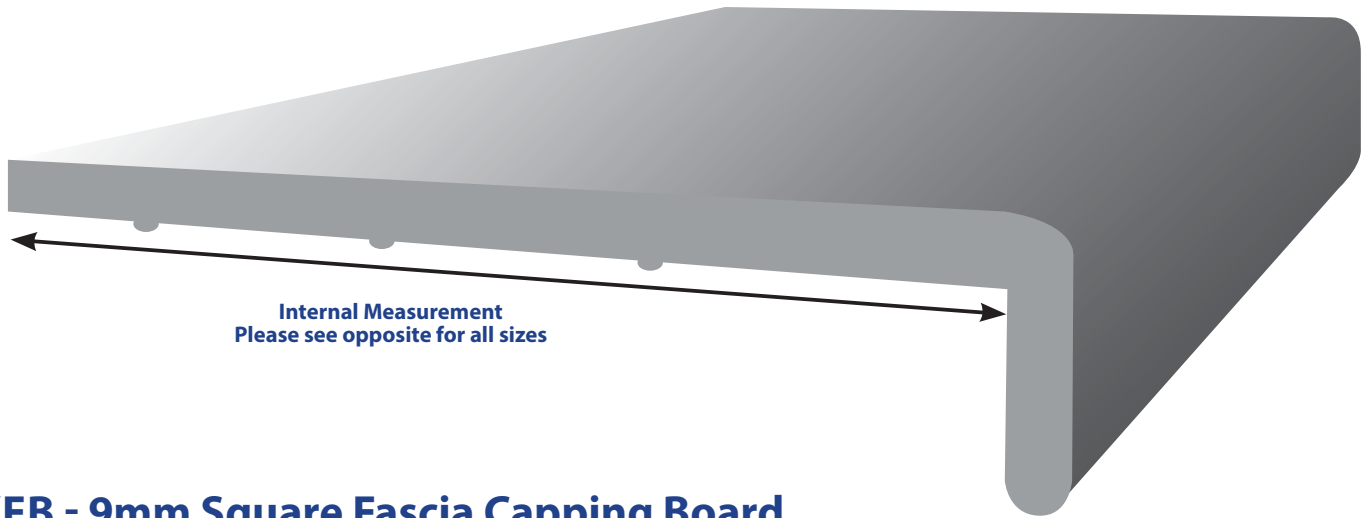

AQUACEL FOAM RANGE

KFB - 9mm Square Fascia Capping Board
(100mm - 405mm)

All sizes are Internal

9mm Square Fascia Capping & Accessories

		White		Woodgrain		Premium Woodgrain		Colours	
Product Code	Size	PK Qty	Price	Pk Qty	Price	Pk Qty	Price	Pk Qty	Price
KFB100	100mm	2 x 5m		2 x 5m	N/A	2 x 5m	N/A	2 x 5m	N/A
KFB125	125mm	2 x 5m		2 x 5m	N/A	2 x 5m	N/A	2 x 5m	N/A
KFB150	150mm	2 x 5m		2 x 5m		2 x 5m	N/A	2 x 5m	N/A
KFB175	175mm	2 x 5m		2 x 5m		2 x 5m		2 x 5m	
KFB200	200mm	2 x 5m		2 x 5m		2 x 5m	N/A	2 x 5m	
KFB225	225mm	2 x 5m		2 x 5m		2 x 5m		2 x 5m	
KFB250	250mm	2 x 5m		2 x 5m		2 x 5m	N/A	2 x 5m	N/A
KFB300	300mm	2 x 5m		2 x 5m		2 x 5m	N/A	2 x 5m	N/A
KFB405	405mm	2 x 5m		2 x 5m		2 x 5m	N/A	2 x 5m	
KFBC	300mm 90° Corner	100		100		100		100	
KFBC600	600mm 90° Corner	50		50		50		50	N/A
KFBC135	300mm 135° Corner	100		100		100		100	N/A
KFBIC	300mm 90° Internal Corner	100		100		100		100	N/A
KFBJ	300mm Joint	100		100		100		100	
KFBJ600	600mm Joint	50		50		50		50	N/A
KFBCAP	250mm End Cap	100		100		100	N/A	100	
FIN1	Finial	100		100		100	N/A	100	

All sizes are Internal