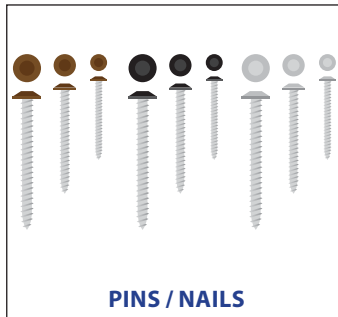

AQUACEL FOAM RANGE

Architraves & Trims

All sizes are Internal

Architraves & Trims

		White		Woodgrain		Premium Woodgrain		Colours	
Product Code	Size	PK Qty	Price	Pk Qty	Price	Pk Qty	Price	Pk Qty	Price
KD28	28mm D Mould	25 x 5m		25 x 5m		25 x 5m		25 x 5m	N/A
KA45	45mm Architrave	10 x 5m		10 x 5m		10 x 5m		10 x 5m	N/A
KA65	65mm Architrave	10 x 5m		10 x 5m		10 x 5m		10 x 5m	N/A
KA95	95mm Architrave	10 x 5m		10 x 5m		10 x 5m		10 x 5m	N/A
KEF20	20 mm Edge Fillet	25 x 5m		25 x 5m		25 x 5m	N/A	25 x 5m	N/A
KEF28	28 mm Edge Fillet	25 x 5m		25 x 5m		25 x 5m	N/A	25 x 5m	N/A
K/15X13	15mm x 13mm Rectangle	20 x 5m		20 x 5m		20 x 5m	N/A	20 x 5m	N/A
K/25X20	25mm x 20mm Rectangle	10 x 5m		10 x 5m		10 x 5m	N/A	10 x 5m	N/A
K/30X25	30mm x 25mm Rectangle	10 x 5m		10 x 5m		10 x 5m	N/A	10 x 5m	N/A
KQ12	12mm Quadrant	25 x 5m		25 x 5m		25 x 5m	N/A	25 x 5m	N/A
KQ19	19mm Quadrant	25 x 5m		25 x 5m		25 x 5m		25 x 5m	N/A

Polytop Pins/Nails available in: Black, Brown, White, Light Oak and Irish Oak

K/P/30	30mm	200 box		200 box		200 box		200 box	N/A
K/P/40	40mm	200 box		200 box		200 box		200 box	N/A

To indicate the product colour(s) required, the following code suffixes should be used:

Colour Suffixes: BG - Black Woodgrain, LO - Sherwood Woodgrain, RW - Rosewood Woodgrain, WG - Mahogany Woodgrain, BL - Black and BR - Brown, IO - Irish Oak, CG - Cream Woodgrain, WTG - White Woodgrain